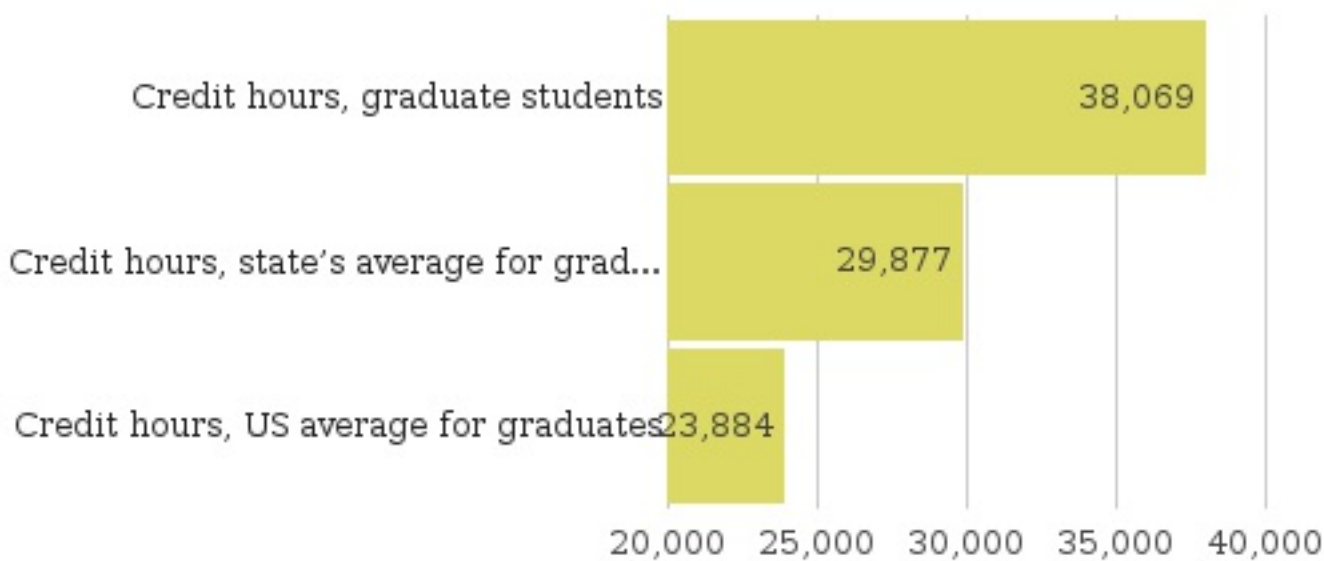

International Technological University provides coursework for graduate students only.

In 2014-2015 academic year estimated full-time equivalent. The enrollment for graduates was 1586 with 38069 credit hours.

Location

Address: 355 W. San Fernando St.

Place:

Religious affiliation: Not applicable

Calendar system: Trimester

General Phone Number: ☎ +8884084968

Institution is active in current year: 1