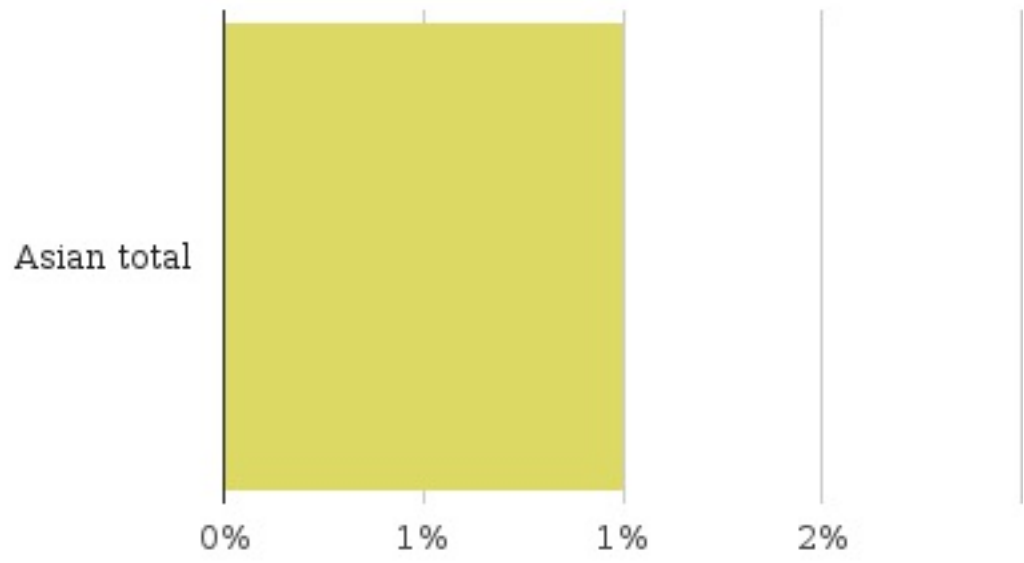

Student body

98%

Percent of international students

Race/ethnicity breakdown

Total ethnicity

Men ethnicity

Women ethnicity

Academic Programs